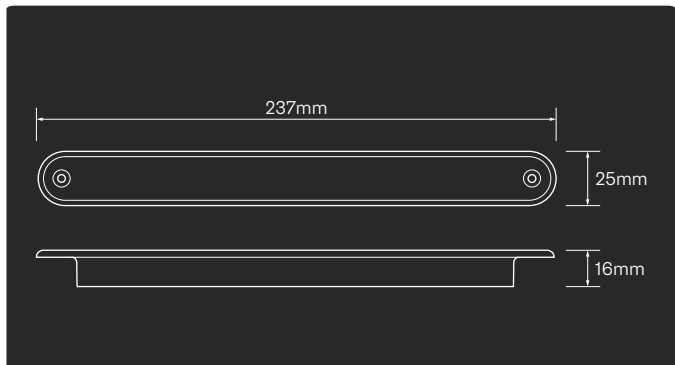

235 SERIES REAR STRIP LAMPS

- 12V or 24V Voltage Range
- IP67 Ingress Protection
- Fully ECE Approved
- Current Draw (13.8V / 28V): 0.18A / 0.12A
- Exclusive LED Autolamps Design
- Shock, Water and Dust Proof, Highly Durable
- Recess or Surface Mounted With Bracket
- 5 Year Warranty

R10
ECE APPROVED

IP67
100% WATERPROOF

5
FIVE YEAR WARRANTY

NOW AVAILABLE WITH CLEAR LENSES

OVERALL DIMENSIONS 237 x 25 x 16mm
CABLE LENGTH Approx. 400mm

REAR INDICATOR

235AC12E 12V
235AC24E 24V

WIRING COLOUR CODES

YELLOW: Indicator [+], WHITE: Earth [-]

R6
ECE APPROVED

STOP / TAIL

235RC12E 12V
235RC24E 24V

WIRING COLOUR CODES

BROWN: Tail [+], RED: Stop [+], WHITE: Earth [-]

R7
ECE APPROVED

FULL RANGE OF 235 SERIES REAR STRIP LAMPS AVAILABLE

BLACK
235B1B Single
235B2B Double

WHITE
235W1B Single
235W2B Double

CHROME
235C1B Single
235C2B Double